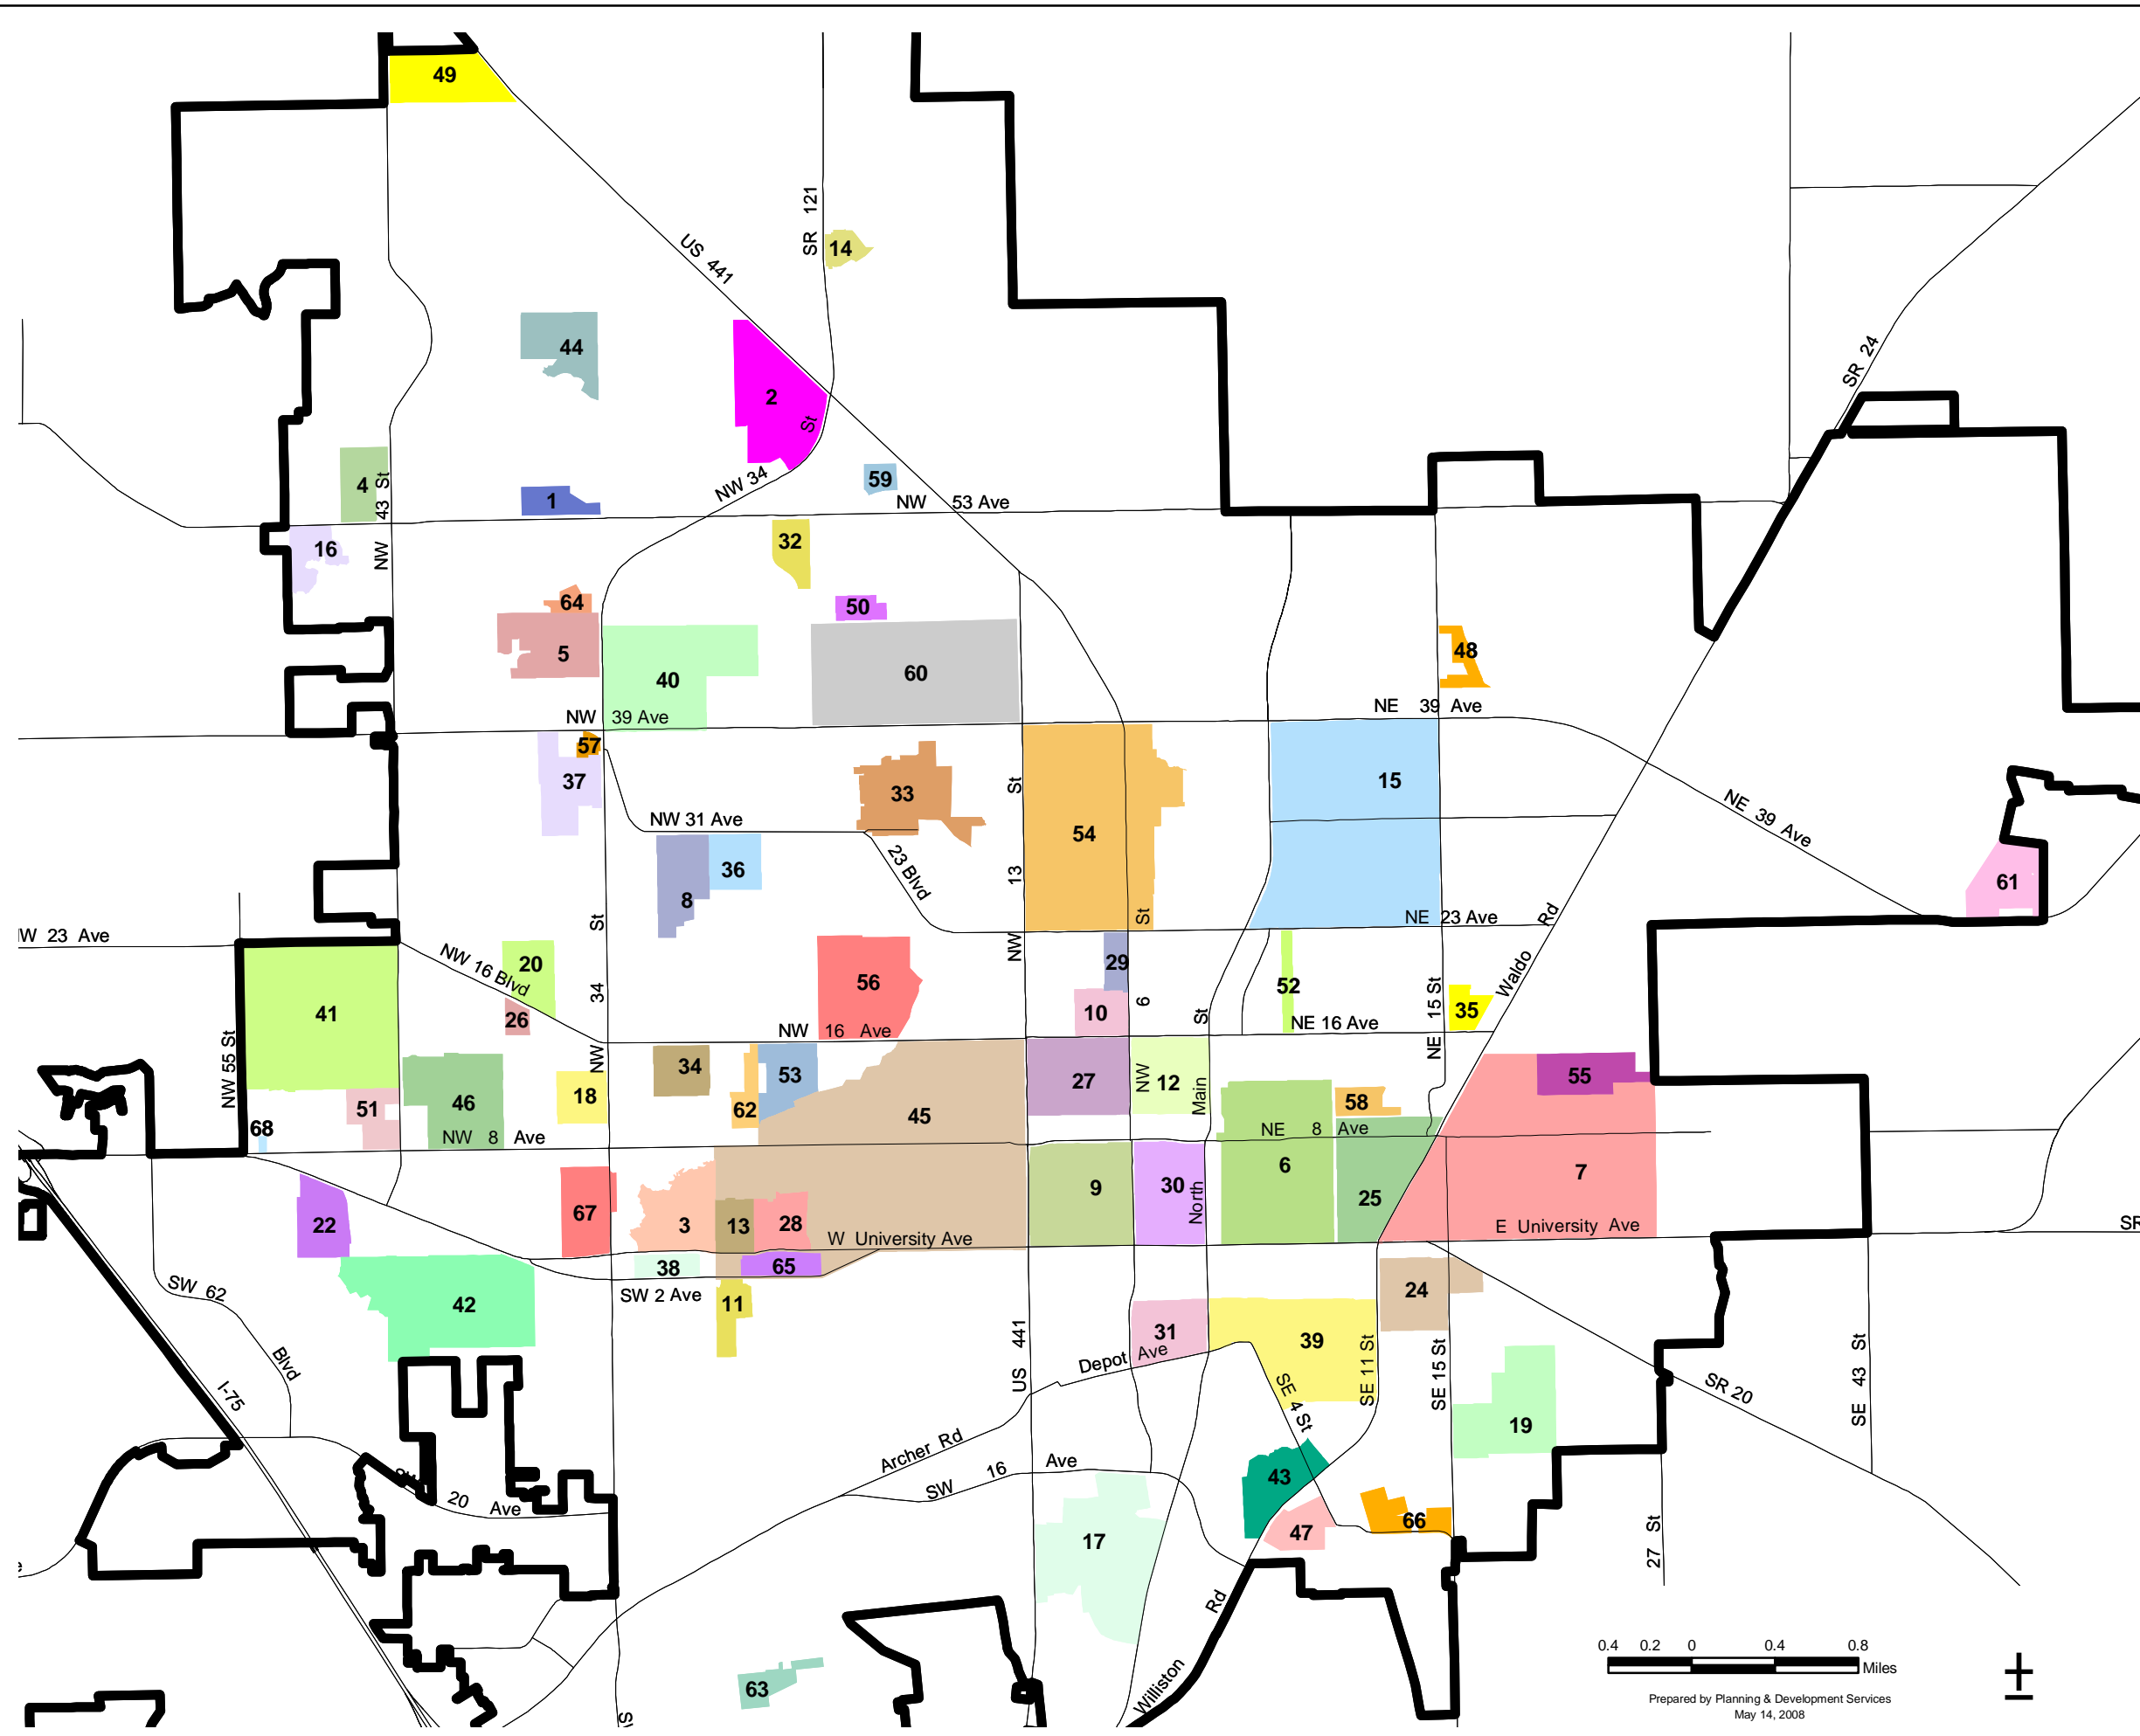

Neighborhood Groups & Associations City of Gainesville

-  City Limits
-  1 Apple Tree
-  2 Pinderidge
-  3 Black Acres
-  4 Ashton
-  5 Capri
-  6 Duckpond
-  7 Duval & Eagle Eyes Crime Watch
-  8 Edgewood Hills
-  9 Fifth Avenue
-  10 Gateway Park
-  11 Golfview
-  12 Grove Street
-  13 Hibiscus Park
-  14 Hidden Lake
-  15 Highland Court Manor
-  16 Kensington Park
-  17 Kirkwood
-  18 Libby Heights
-  19 Lincoln Estates
-  20 Madison Park
-  22 Mill Pond
-  24 North Lincoln Heights
-  25 Northeast Neighbors
-  26 Northwest Estates
-  27 Oakview
-  28 Palm Terrace
-  29 Pine Park
-  30 Pleasant Street
-  31 Porters Community
-  32 Rainbows East
-  33 Ridgeview
-  34 Ridgewood
-  35 Carol Estates South
-  36 Royal Gardens
-  37 Shadow Lawn Estates
-  38 South Black Acres
-  39 Springhill
-  40 Springtree
-  41 Suburban Heights
-  42 Sugarfoot
-  43 Sugarhill
-  44 Sutter's Landing
-  45 University Park
-  46 Westmoreland
-  47 Woodlawn Park
-  48 Ironwood
-  49 Turkey Creek Forest
-  50 Rainbow's End
-  51 Landmark Woods
-  52 Debra Heights
-  53 Raintree
-  54 Stephen Foster
-  55 Cedar Grove II
-  56 Forest Ridge
-  57 Las Pampas
-  58 Greater Northeast Community
-  59 Creekwood
-  60 Hazel Heights
-  61 Lamplighter
-  62 Mason Manor
-  63 Phoenix
-  64 Pinebreeze
-  65 University Village
-  66 Southeast Evergreen Trails
-  67 Woodland Terrace
-  68 Kingswood Court

Note: Areas 3, 11, 13, 28, 38, 42, 45 & 65: Council of University Neighborhood Associations

Note: Neighborhood boundaries are as specified by each individual group, and are not official boundaries.

Prepared by Planning & Development Services
May 14, 2008