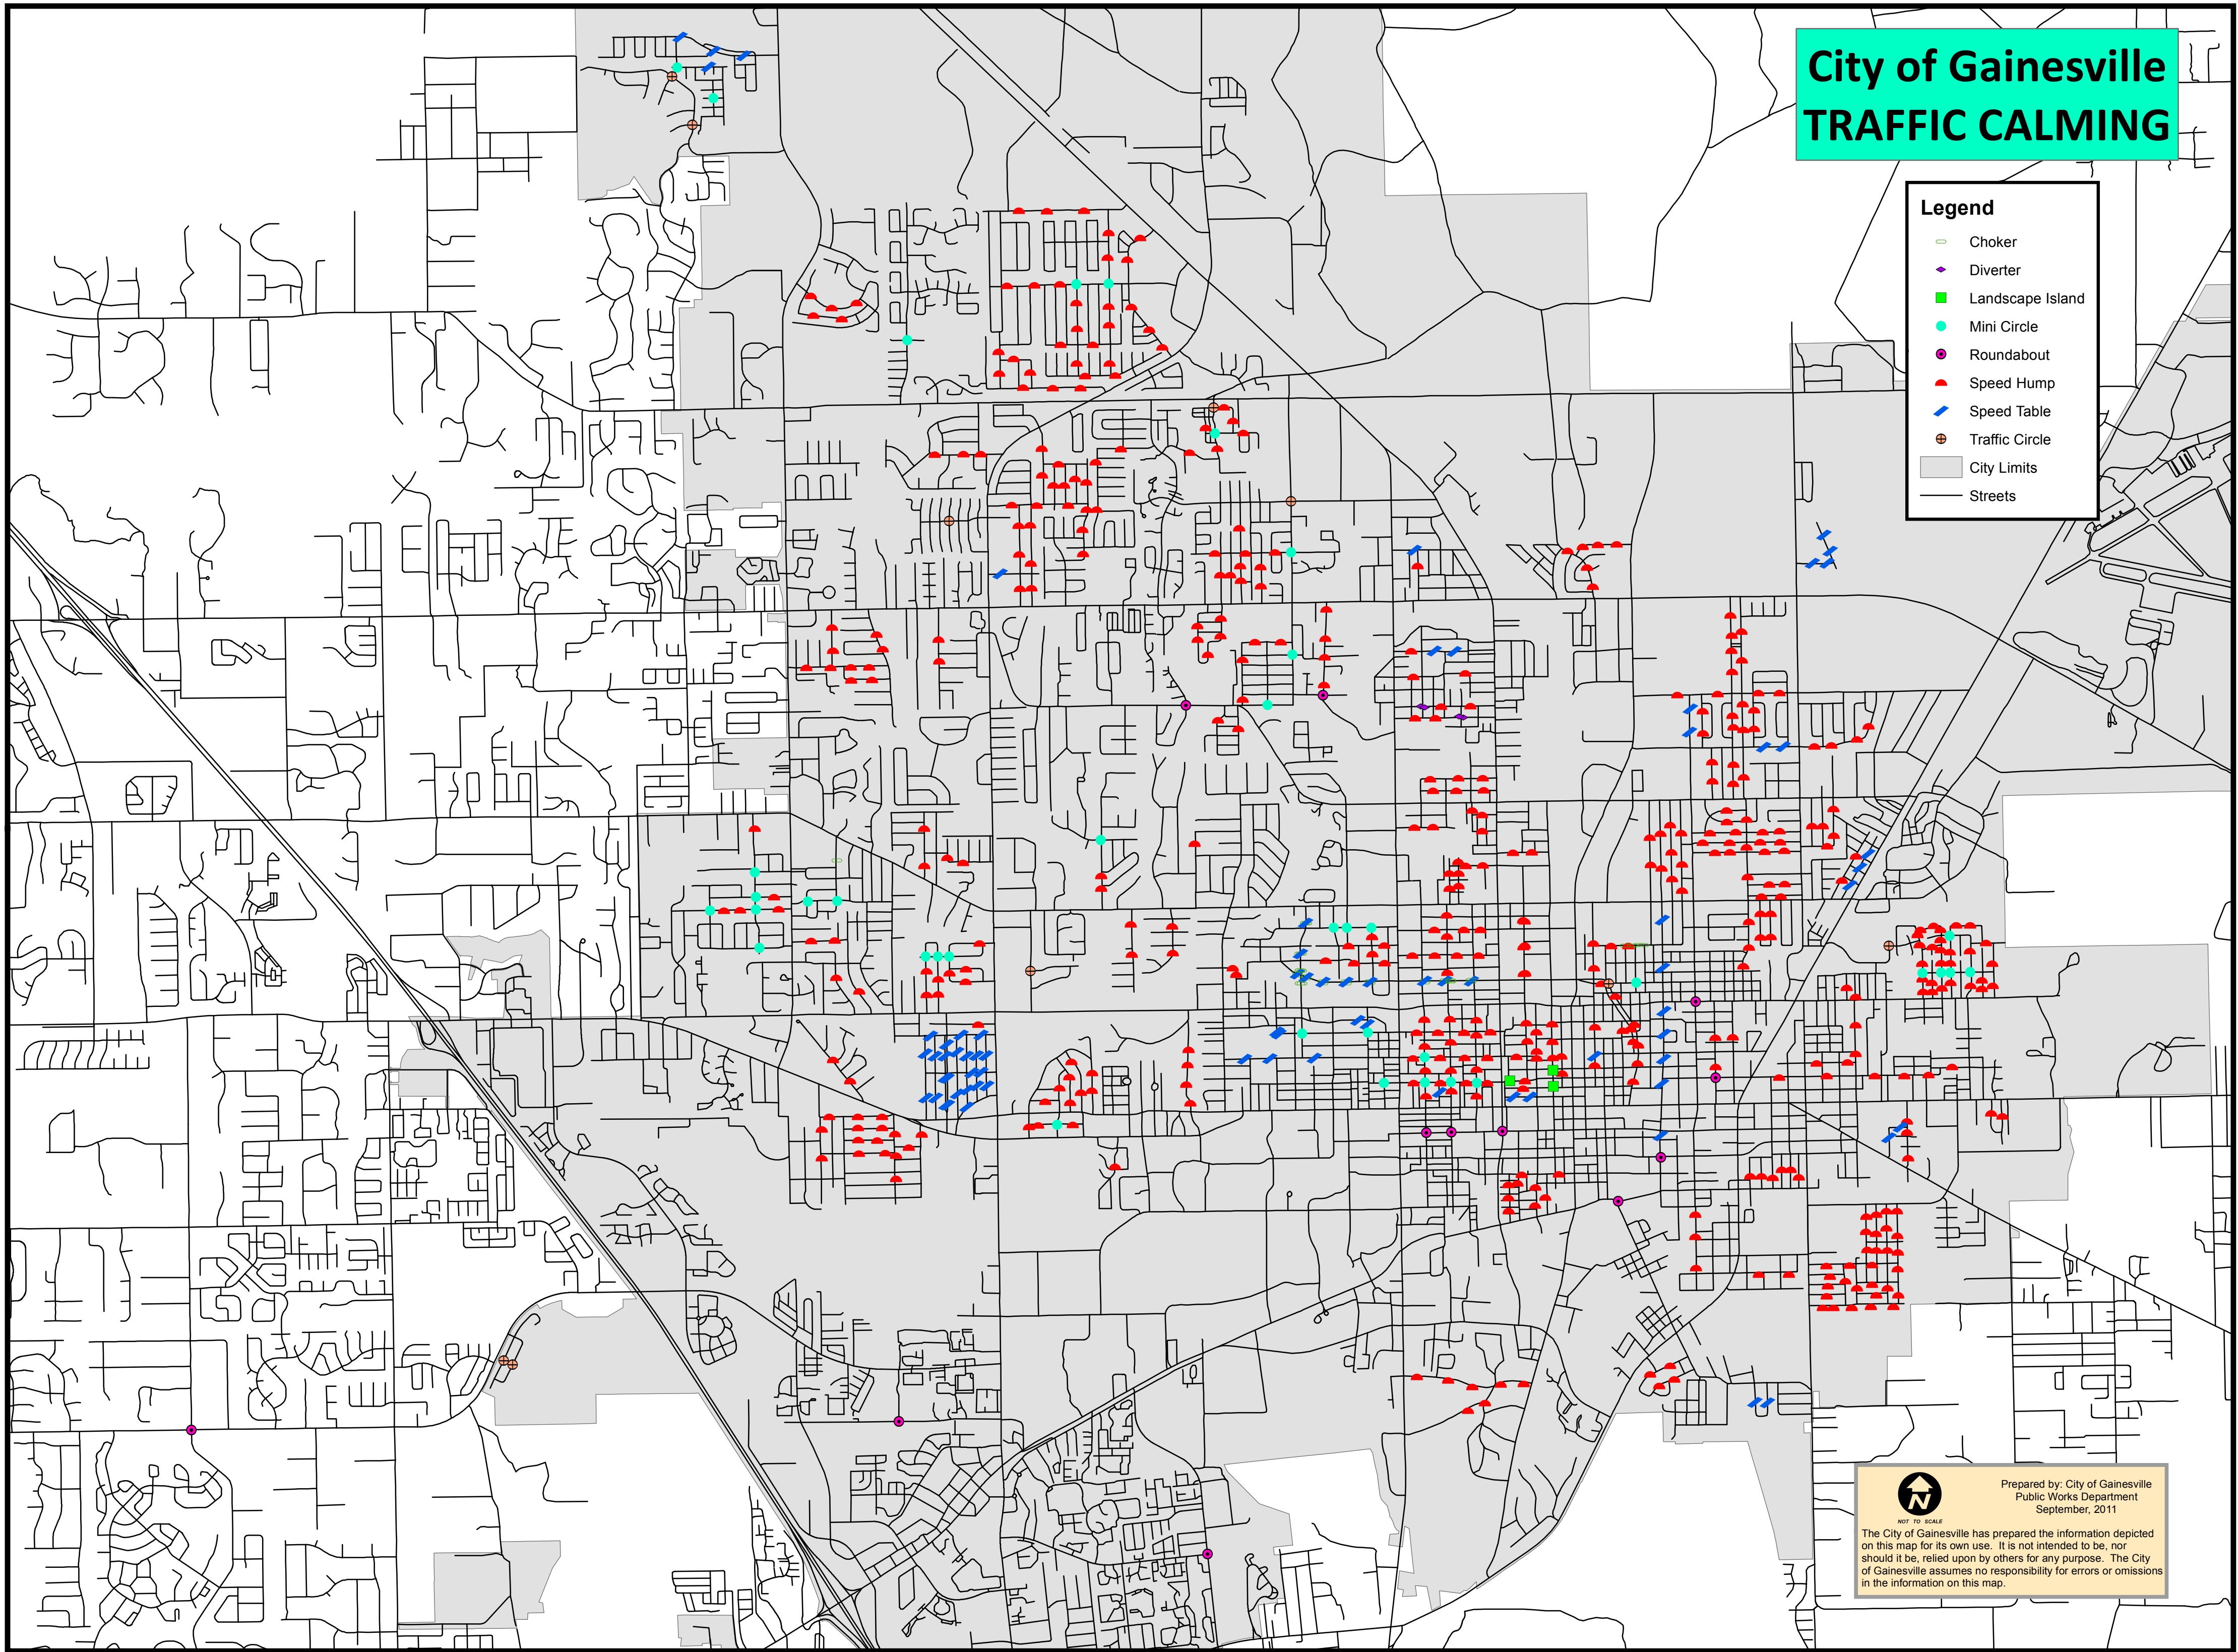

City of Gainesville TRAFFIC CALMING

- Legend**
- Choker
 - Diverter
 - Landscape Island
 - Mini Circle
 - Roundabout
 - Speed Hump
 - Speed Table
 - Traffic Circle
 - City Limits
 - Streets

Prepared by: City of Gainesville
Public Works Department
September, 2011

NOT TO SCALE

The City of Gainesville has prepared the information depicted on this map for its own use. It is not intended to be, nor should it be, relied upon by others for any purpose. The City of Gainesville assumes no responsibility for errors or omissions in the information on this map.