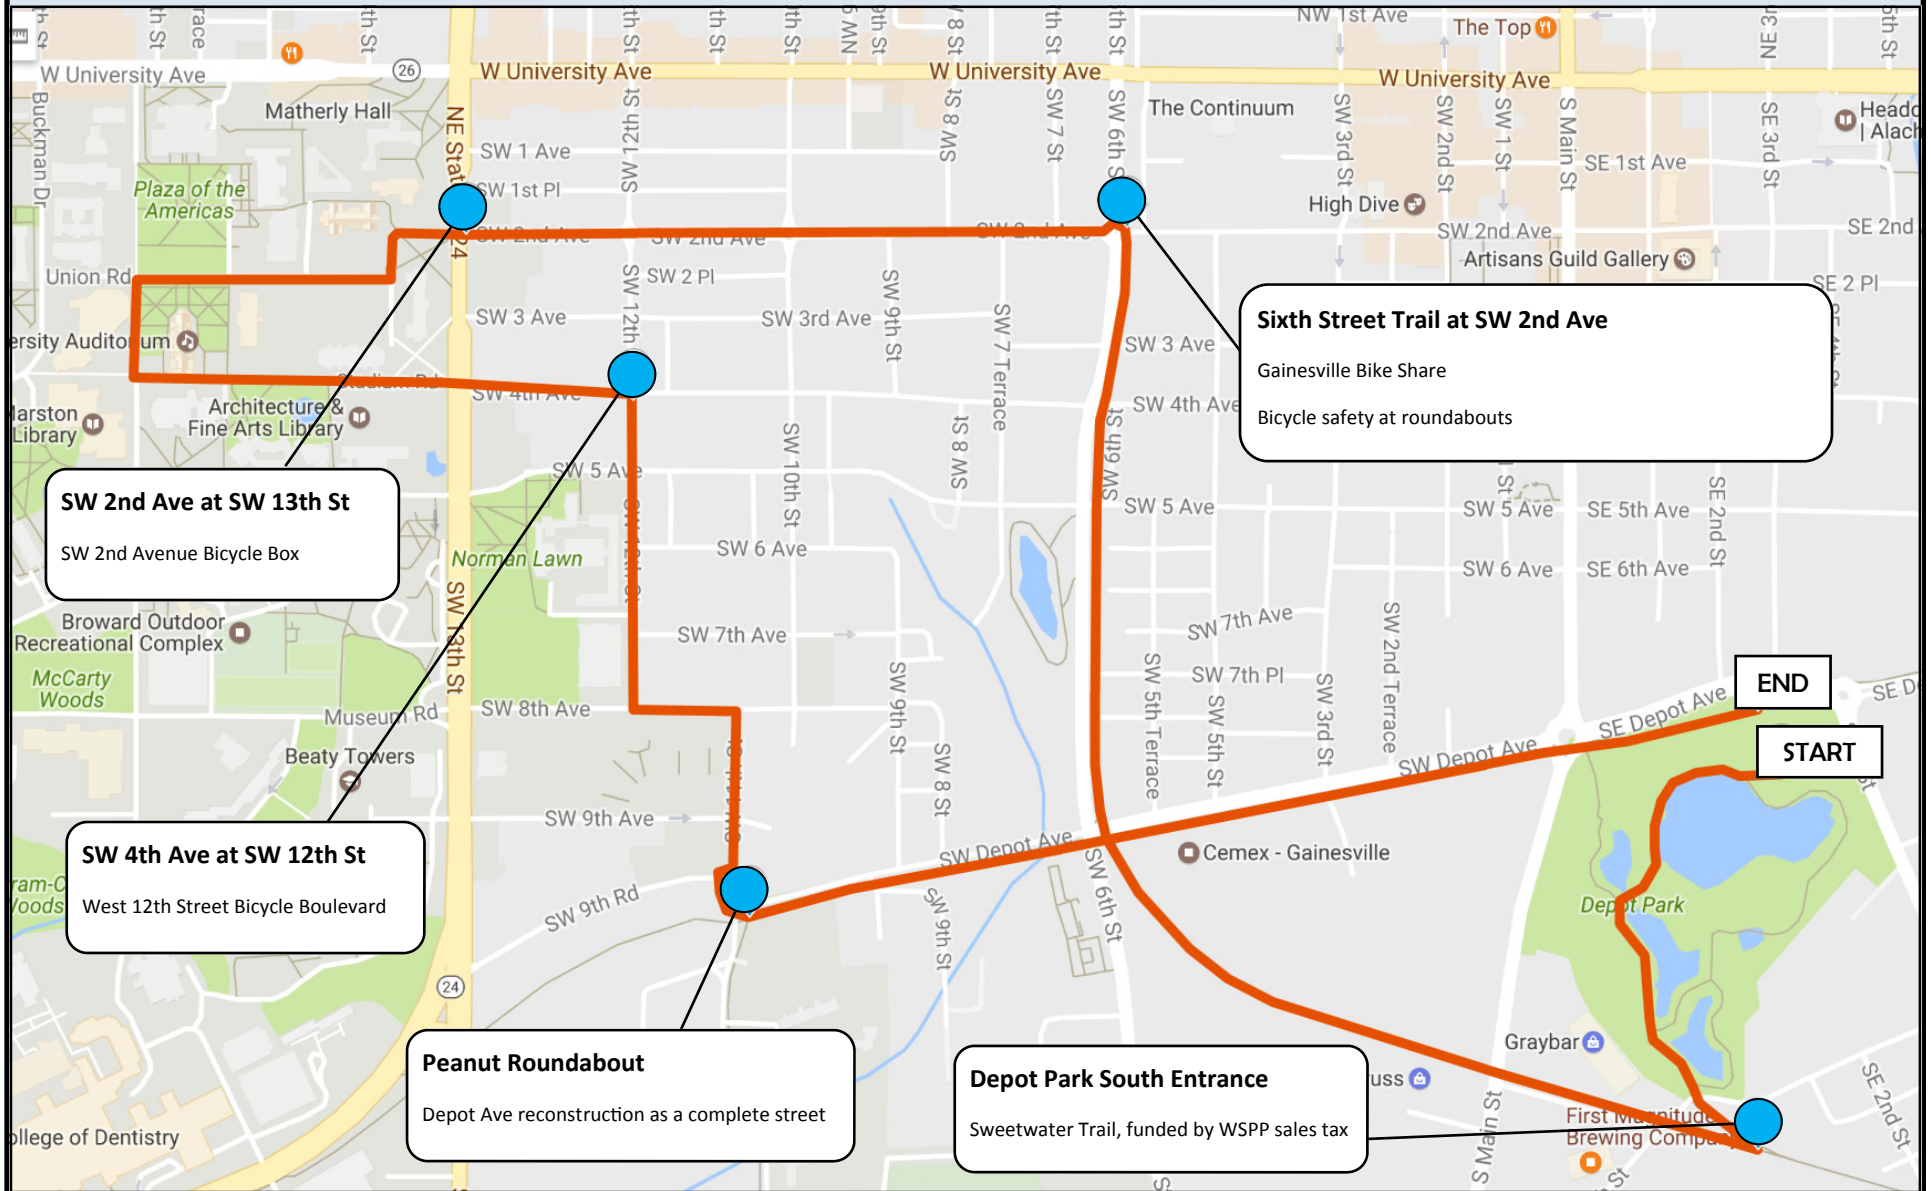

FLORIDA BIKE MONTH RIDE - March 4th, 8:30 AM

Starts at 'The Hill' at Depot Park—meet at 8:30 for coffee, water, snacks; ride starts at 9:00

Ends at Share the Road Memorial at Depot Park

SW 2nd Ave at SW 13th St
SW 2nd Avenue Bicycle Box

SW 4th Ave at SW 12th St
West 12th Street Bicycle Boulevard

Peanut Roundabout
Depot Ave reconstruction as a complete street

Depot Park South Entrance
Sweetwater Trail, funded by WSPP sales tax

Sixth Street Trail at SW 2nd Ave
Gainesville Bike Share
Bicycle safety at roundabouts

END

START